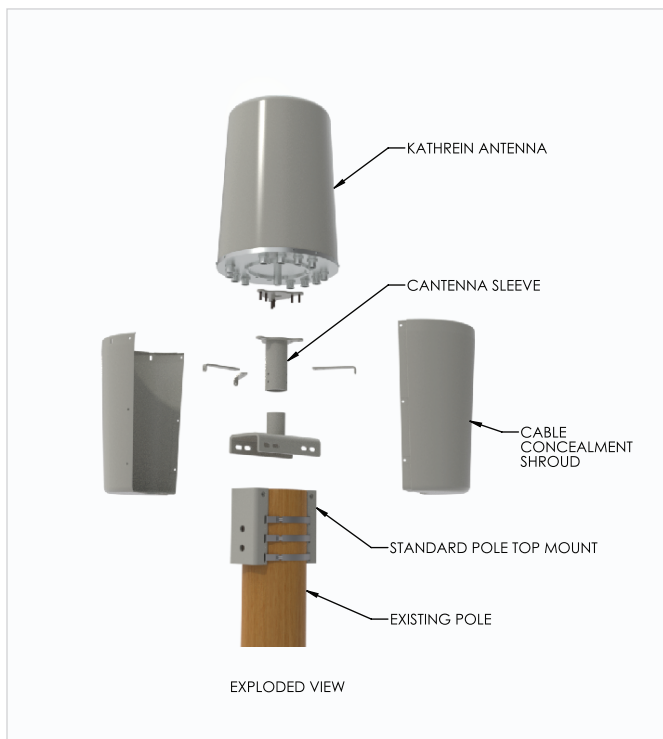

Canister Pole Mounting Kits

Kathrein offers a series of pole mounting kits for Kathrein canister antennas. Mounting kits are available to secure Kathrein antennas to the top of existing wood, metal, or concrete poles. These mounts are engineered to support these 2' tall, multi-band antennas in extreme environments. Depending on the type of pole the antenna is being mounted to, the Kathrein pole mount kits come in two different colors (brown or gray).

Kathrein Number	Color	Pole Diameter
84040600	Brown	Standard
84040601	Gray	Standard

Standard Pole Diameter is defined as 5.00" to 8.37"

Kathrein Number	Color	Pole Diameter
84040602	Brown	Wide
84040603	Gray	Wide

Wide Pole Diameter is defined as 5.25" to 14.12"

Standard Size Pole

Wide Diameter Pole

KATHREIN USA

Greenway Plaza II
2400 Lakeside Blvd, Suite 650
Richardson, Texas 75082

+1 214.238.8800

info@kathrein.com

www.kathreinusa.com

All kits include the pole top mount brackets, antenna sleeve, and cable concealment shroud.

Kathrein recommends using the standard pole top mount when possible due to the decreased shroud and mount size. The smaller size provides for better aesthetics.